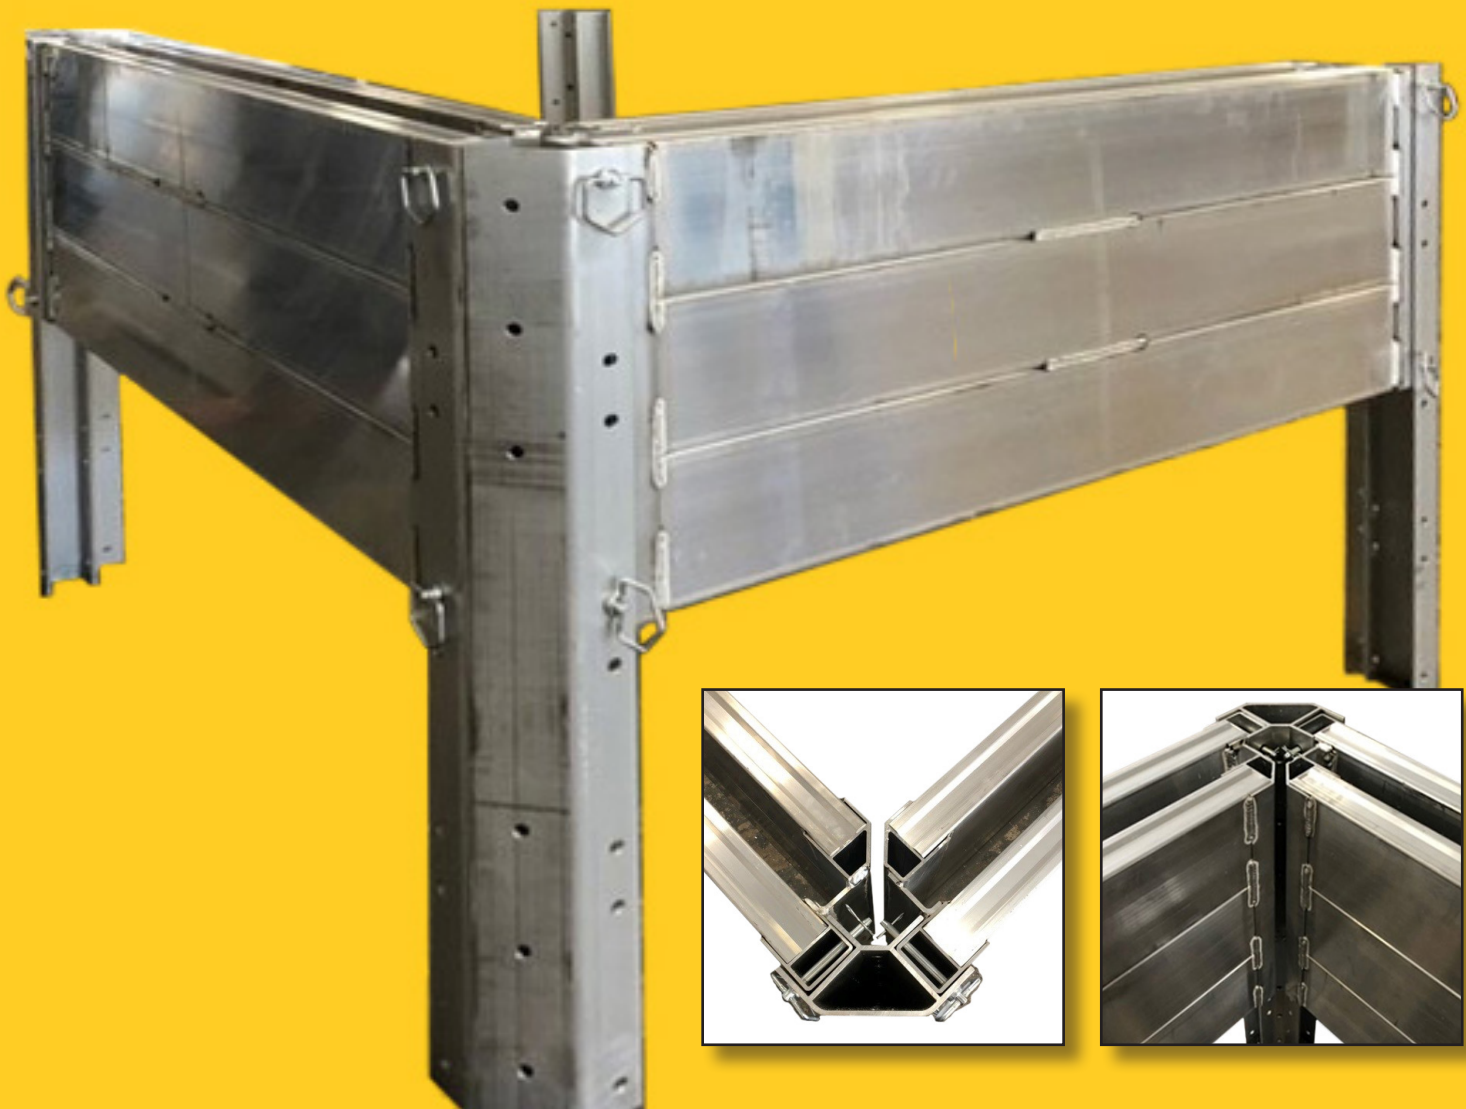

## ALUMINUM PANEL SHEETING GUIDE

The Modular Aluminum Panel Sheeting Guide is an aluminum sheet pile guide system that fits in place of one of the modular aluminum panels. This allows a line of sheet piles to be placed up to and over obstructions such as cross trench lines. The guide frame may be used at one or multiple wall lines. The sheeting can be installed by hand and may be skipped or overlapped provided there is no sloughing or raveling through the cracks.