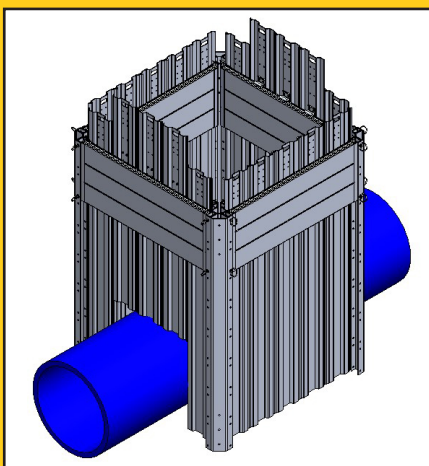

## ALUMINUM PANEL SHEETING GUIDE

The Modular Aluminum Panel Sheeting Guide is an aluminum sheet pile guide system that fits in place of one of the modular aluminum panels. This allows a line of sheet piles to be placed up to and over obstructions such as cross trench lines. The guide frame may be used at one or multiple wall lines. The sheeting can be installed by hand and may be skipped or overlapped provided there is no sloughing or raveling through the cracks.